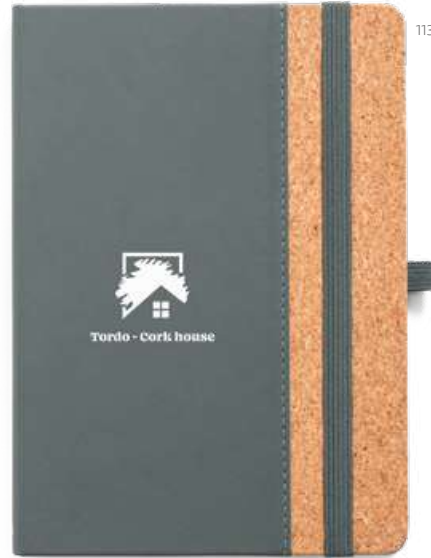

119

124

150

A

Klee — 93277

A5 A5 notepad with cork cover and linen at the bottom of the cover. This notepad has 192 lined ivory pages from a sustainable forest management and pen holder (pen not included). Supplied in kraft paper envelope with customisable sticker.

📏 140 x 210 mm

✂️ TRS – 95 x 40 mm

113

113

104

A

Tordo — 93593

A5 A5 notepad with cork and PU hardcover, with 192 lined ivory pages. This notepad has an elastic band, bookmark ribbon and pen holder (pen not included). Supplied in a non-woven pouch.