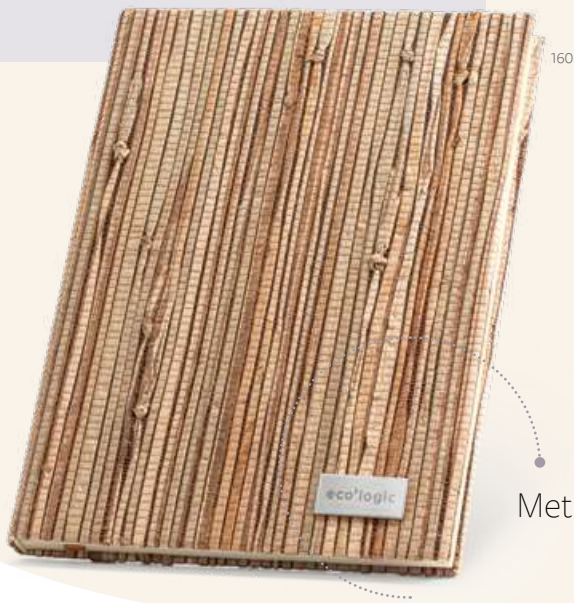

103

A5

Geometric Notebook

93596

TILES is a A5 notepad with PU hard cover and 256 FSC certificated lined pages. The design of the cover was inspired by geometric figures based on optical illusion patterns. The elastic band, which allows to close the notepad, the bookmark and the pen holder (pen not included) reinforce the usefulness of this notepad. More than a notepad, it is a support for communicating emotions. Something very personal and unique.

📏 Notepad: 140 x 210 mm | Box: 175 x 25 x 265 mm

✂️ HTS - 40 x 30 mm

**INKUOTE
COLLECTION**

103

**A5 Tiles Notebook
93737**

TILES is an A5 notepad with a hard cover in imitation leather, with 256 lined pages with FSC certification. This whole notepad design was inspired on cultural elements, in this case the Portuguese tiles. The elastic band that to close the notepad, the bookmark and the pen holder (pen not included) reinforce the functionality of this notepad. More than a notepad, it is a medium for elegant and unique communication. Supplied in a gift box.

‡ Notepad: 140 x 210 mm | Box: 175 x 25 x 265 mm

♣ SCR – 50 x 30 mm

Straw fiber

The environmental friendly choice that makes each notepad unique.

Pages from a sustainable forest management

Metal plate

- Neruda** — 93275
- A5 notepad with hardcover made from natural straw fibres. Includes a metal plaque that can be customised and added to the cover. This notepad has 192 lined ivory pages from a sustainable forest management. Supplied in a kraft gift box.
- 150 x 210 mm | Plate: 30 x 15 mm
- PDP – 50 x 30 mm

Combination of materials:
Straw and cotton canvas

- Rousseau** — 93268
- A5 notepad with hardcover and rounded corners made from natural straw fibres and cotton canvas. This notepad has 192 lined white pages, bookmark ribbon, elastic band and pen holder (pen not included).
- 150 x 210 mm
- TRS – 110 x 110 mm