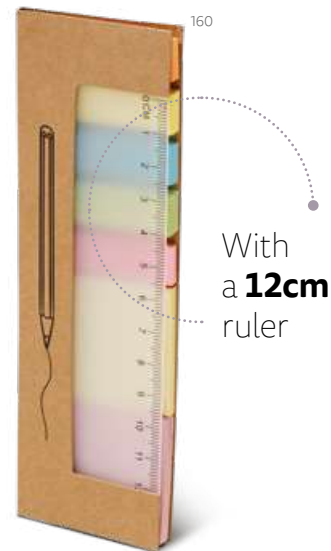

± 80 x 105 x 9 mm

✂ PDP – 30 x 90 mm

160

Peter — 93718

Spiral sticky notes set with 6 sets (25 sheets each set) and paper kraft cover.

± 75 x 70 mm

✂ PDP – 40 x 30 mm

160

Faulkner — 93794

Triangular sticky notes set with 4 sets (25 sheets each) and cardboard cover.

± 91 x 91 mm

✂ PDP – 50 x 25 mm

106

Stooky — 93421

Sticky notes set with 5 sets (20 sheets each set) and hard cover.

± 80 x 60 x 3 mm

✂ TRS – 60 x 30 mm

160

With a **12cm** ruler

James — 93448

Sticky notes set with 7 sets (25 sheets each set) and 12 cm ruler (printed scale).

± 159 x 50 x 3 mm

✂ SCR – 130 x 12 mm