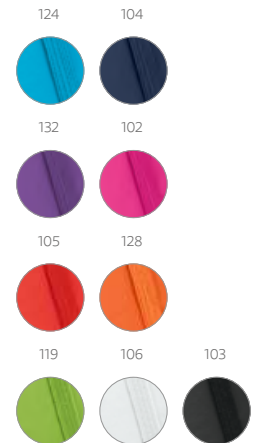

DUV - 100 x 200 mm

108

105

A5

Hemingway — 93487

A5 notepad with 160 plain pages, imitation leather hardcover, bookmark ribbon and elastic band.

140 x 210 mm

SCR - 80 x 190 mm

119

pocket

Meyer — 93425

Pocket sized notepad with 160 plain pages, imitation leather hardcover, bookmark ribbon and elastic band.

90 x 140 mm

SCR - 60 x 110 mm

124

pocket

Beckett — 93732

Pocket sized notepad with 160 lined pages, hardcover in imitation leather, bookmark ribbon and elastic band.

90 x 140 mm

DUV - 55 x 110 mm

Antibacterial treatment

Committed to a safer working environment