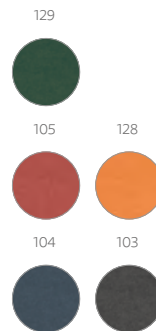

- **Ecown** — 93495
- A5 notepad with 80 lined pages and flexible cardboard cover.
- 140 x 210 mm
- SCR – 120 x 190 mm