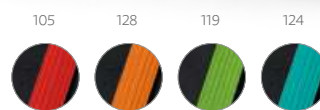

A5 notepad with 160 plain ivory pages, hardcover, inner pocket, bookmark ribbon, elastic band and pen holder (pen not included).

137 x 210 mm

DUV – 100 x 190 mm

A5 Portman — 93775

A5 notepad with 160 plain ivory pages, inside pocket, bookmark ribbon, elastic band and metallic hardcover (gold or silver).

137 x 210 mm

DUV – 100 x 190 mm

A5 Twain — 93494

A5 notepad with 160 lined ivory pages, inner pocket, hardcover, bookmark ribbon and elastic band.

137 x 210 mm

SCR – 100 x 180 mm

• **Marieta Soft**
81189
ID .128

Laser customisation with same colour as the elastic

105

A5 **Roth** — 93592

A5 notepad with PU hardcover and 160 lined pages. This notepad has an elastic band, bookmark ribbon, inner pocket and pen holder (pen not included).