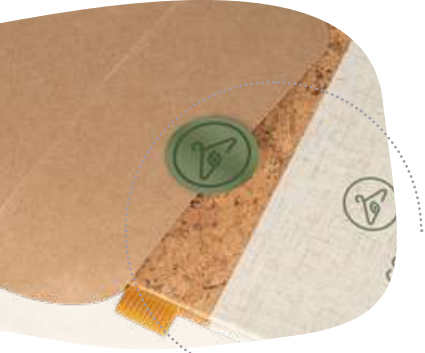

Pages from a sustainable forest management

• Customisable sticker