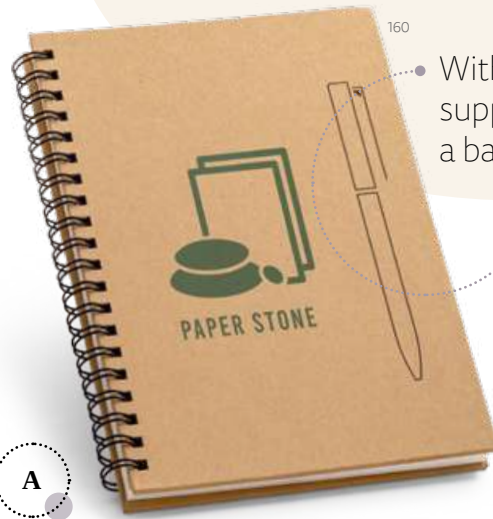

140 x 213 mm

SCR - 110 x 190 mm

Paper Stone:

- ✓ Soft texture
- ✓ Impermeable
- ✓ Resistant
- ✓ Sustainable

Match your **Rock** notepad with the **Beta Bamboo** ball pen.

.104

Rothfuss — 93482
 B6 spiral notepad with 160 lined recycled pages, hardcover and pen holder (pen included).
 125 x 180 mm
 TRS - 90 x 140 mm