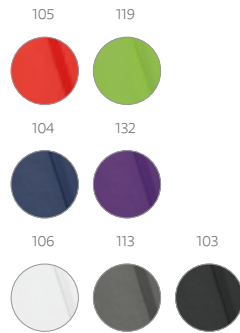

137 x 210 mm

LSR - 90 x 180 mm

124

104

105

A5 **Joyce** — 93733

A5 notepad with 160 plain ivory pages, bookmark ribbon, elastic band and pen holder (pen not included).

137 x 210 mm

SCR - 100 x 180 mm

124

105

123

A5 **Corbin** — 93717

A5 notepad with hardcover in imitation leather. This notepad has 160 lined pages, bookmark ribbon, elastic band and pen holder (pen not included).

140 x 210 mm

DUV - 100 x 200 mm

108

105

A5

Hemingway — 93487

A5 notepad with 160 plain pages, imitation leather hardcover, bookmark ribbon and elastic band.

140 x 210 mm

SCR - 80 x 190 mm

119

pocket

Meyer — 93425

Pocket sized notepad with 160 plain pages, imitation leather hardcover, bookmark ribbon and elastic band.

90 x 140 mm

SCR - 60 x 110 mm

124

pocket