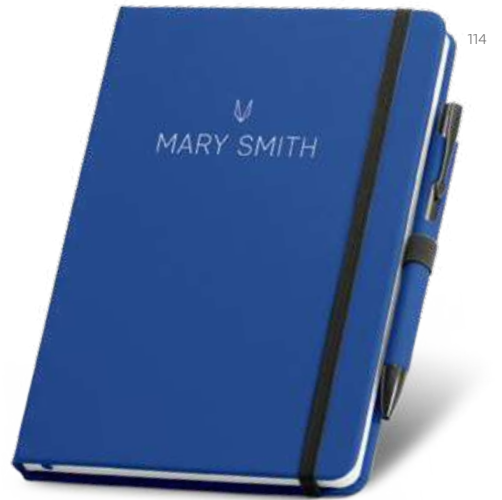

📏 150 x 210 mm | Pouch: 185 x 240 mm
 ✂️ SCR – 100 x 50 mm

It's important to have a place to register your best ideas

From the simplest to the most original notepad, you'll always have somewhere to write them down.

With pen holder

A5 Shakespeare — 93789
 A5 notepad with hardcover in imitation leather. This notepad has 280 plain ivory pages, pen holder (pen not included) and elastic band. Supplied in a non-wove pouch.
 145 x 210 mm | Pouch: 185 x 240 mm
 SCR – 80 x 150 mm