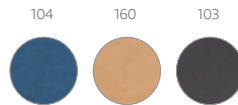

160

Tazy — 93735

Coloured sticky notepad with 6 sets (22 sheets/each) with a compartment for cards and elastic band.

± 104 x 65 x 5 mm

✂ DGL – 38 x 63 mm

104

Lewis — 93426

Sticky notes set with 7 sets (25 sheets each set) and cardboard cover.