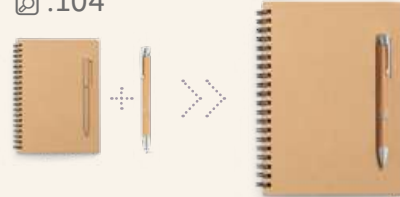

Milton — 93476

A7 spiral notepad with 170 plain pages and semi-rigid PP cover.

78 x 108 mm

SCR - 30 x 60 mm

106

A

Coben — 93474

A5 notebook in PP with antibacterial treatment, according to ISO22196 certification. Contains 160 lined pages on white recycled paper.

140 x 213 mm

SCR - 110 x 190 mm

Paper Stone:

- ✓ Soft texture
- ✓ Impermeable
- ✓ Resistant
- ✓ Sustainable

Match your **Rock** notepad with the **Beta Bamboo** ball pen.

.104

Rothfuss — 93482
 B6 spiral notepad with 160 lined recycled pages, hardcover and pen holder (pen included).
 125 x 180 mm
 TRS - 90 x 140 mm