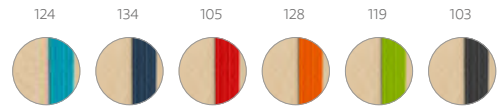

Flaubert — 93709
Pocket sized notepad with 160 plain recycled pages and cardboard hardcover. This notepad has an elastic band and bookmark ribbon.
100 x 140 mm
PDP – 30 x 50 mm

Magritte — 93481
A5 notebook with 160 lined recycled paper pages and hardcover in cardboard. Contains bookmark ribbon and elastic band matching color.
137 x 210 mm
TRS – 80 x 150 mm