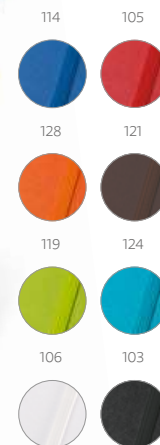

A5 notepad with 160 plain ivory pages, hardcover, inner pocket, bookmark ribbon, elastic band and pen holder (pen not included).

137 x 210 mm

DUV – 100 x 190 mm

A5 Portman — 93775

A5 notepad with 160 plain ivory pages, inside pocket, bookmark ribbon, elastic band and metallic hardcover (gold or silver).

137 x 210 mm

DUV – 100 x 190 mm

A5 Twain — 93494

A5 notepad with 160 lined ivory pages, inner pocket, hardcover, bookmark ribbon and elastic band.

137 x 210 mm

SCR – 100 x 180 mm

• **Marieta Soft**
81189
ID .128

Laser customisation with same colour as the elastic

105

A5 **Roth** — 93592

A5 notepad with PU hardcover and 160 lined pages. This notepad has an elastic band, bookmark ribbon, inner pocket and pen holder (pen not included).

137 x 210 mm

LSR - 90 x 180 mm

124

104

105

A5 **Joyce** — 93733

A5 notepad with 160 plain ivory pages, bookmark ribbon, elastic band and pen holder (pen not included).

137 x 210 mm