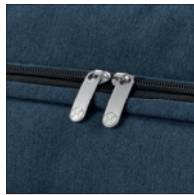

40 x 10 x 33 cm

600D Polyester.

11998800

NAVIGATOR

NAVIGATOR 14" LAPTOP CONFERENCE BAG

37 x 8 x 29 cm

High density 600D polyester.

MARKS AN