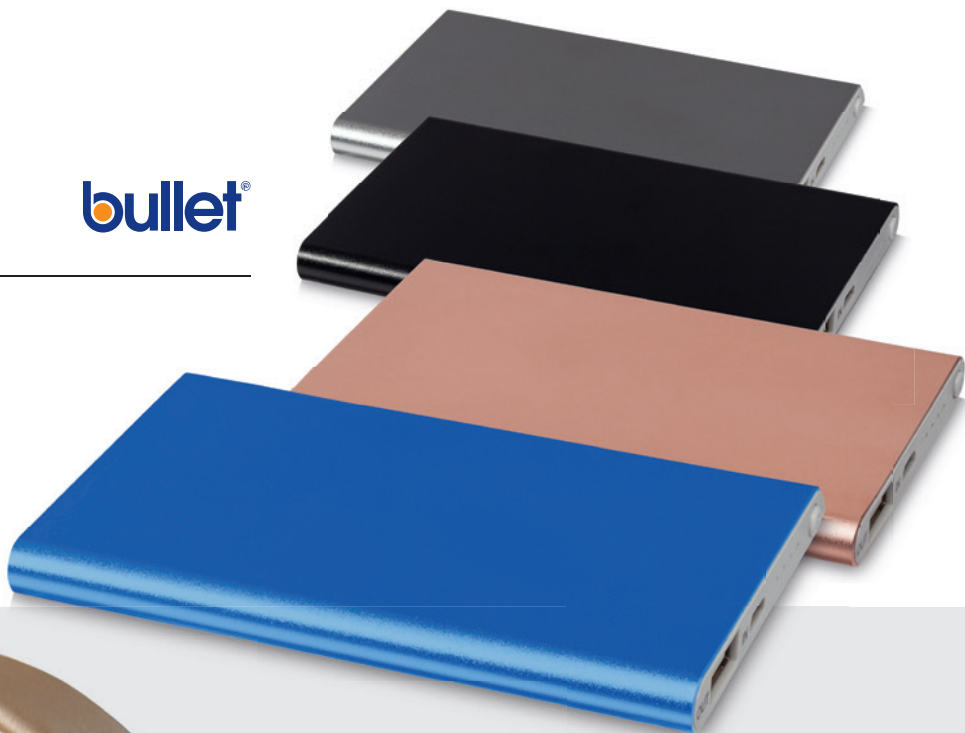

- 13424500
- 13424501
- 13424502
- 13424503

PEP

PEP 4000 MAH POWER BANK

10,9 x 6,8 x 0,9 cm

Aluminium.

bullet®

- 10832200
- 10832201

MILLENNIAL

MILLENNIAL ALUMINIUM BLUETOOTH® HEADPHONES

5 x 15,8 x 18,4 cm

Aluminum.

Avenue®