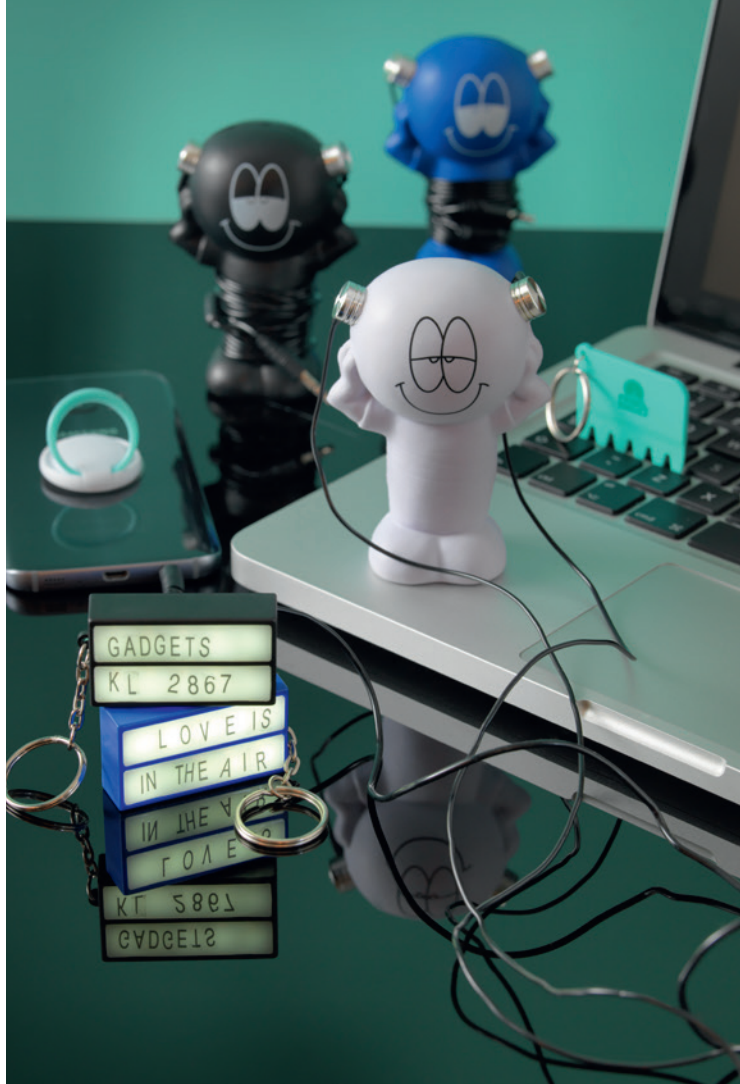

BEST FRIEND

BEST FRIEND EARBUDS WITH AMUSING COILING STAND

 5 x 6 x 10 cm

 ABS Plastic.

bullet®

- 10812800
- 10812801
- 10812802
- 10812803
- 10812804
- 10812805
- 10812806

SARGAS

SARGAS LIGHTWEIGHT EARBUDS