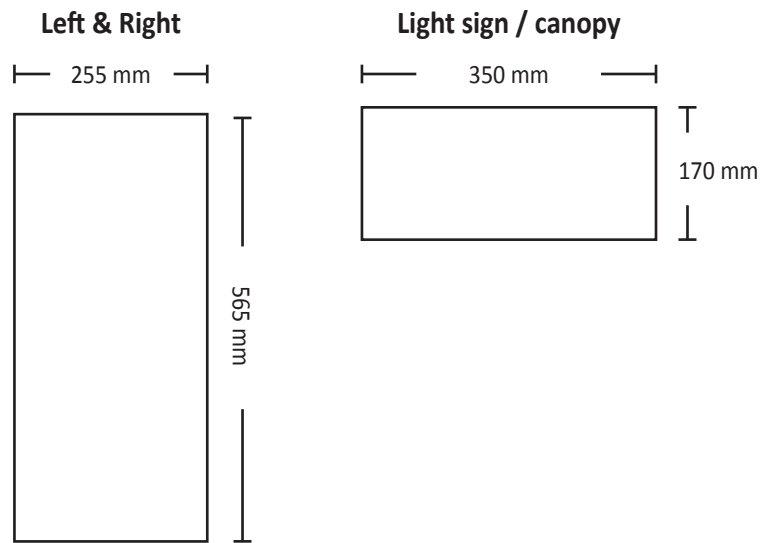

Sticker dimensions

SC 21

scandomestic